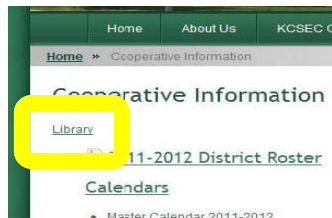

My Library Access Directions

- Access www.kcsec.org
- Locate the button labeled “Cooperative Information”

- Click on the “Cooperative Information” Button
- The Cooperative Information Page will load

- Locate the link that says “Library”
- Click the link that says “Library”
- My Library Web Access will open in a browser (internet) window.